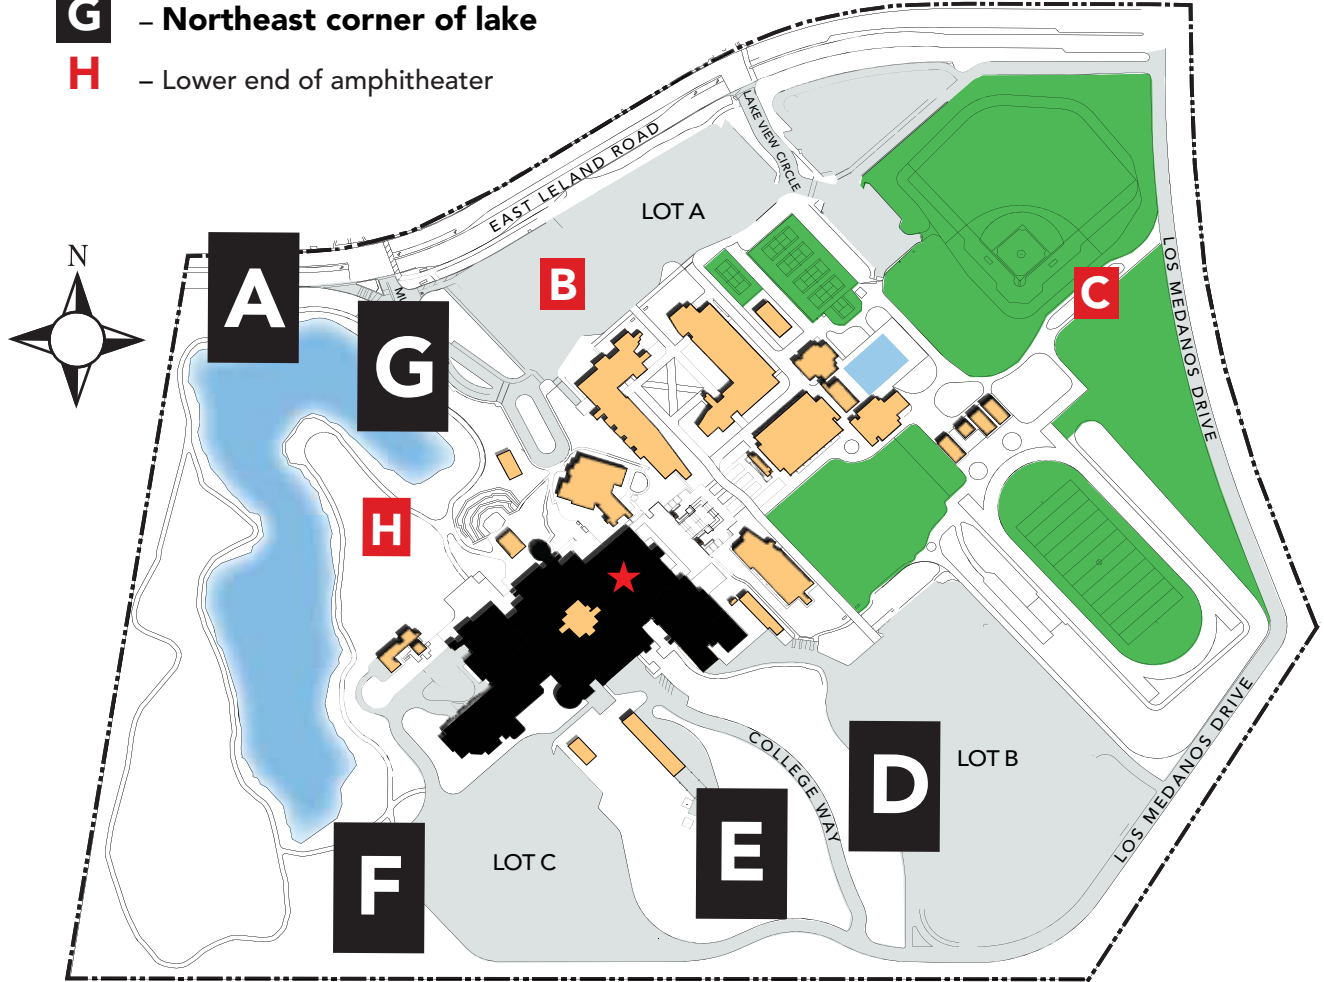

# COLLEGE COMPLEX FLOOR 2

2700 East Leland Rd., Pittsburg CA

## Evacuation Assembly Sites

- A** – Marquee on East Leland Road
- B** – Walkway at Lot A on East Leland Road
- C** – Walkway between baseball and softball fields at Los Medanos Drive
- D** – Sloped area west of Lot B
- E** – Sloped area west of College Way
- F** – Area west of Lot C
- G** – Northeast corner of lake
- H** – Lower end of amphitheater

**KEY**

	= Maintenance Closet		= Restroom
	= Elevator		= Rescue Area
	= Fire Extinguisher		