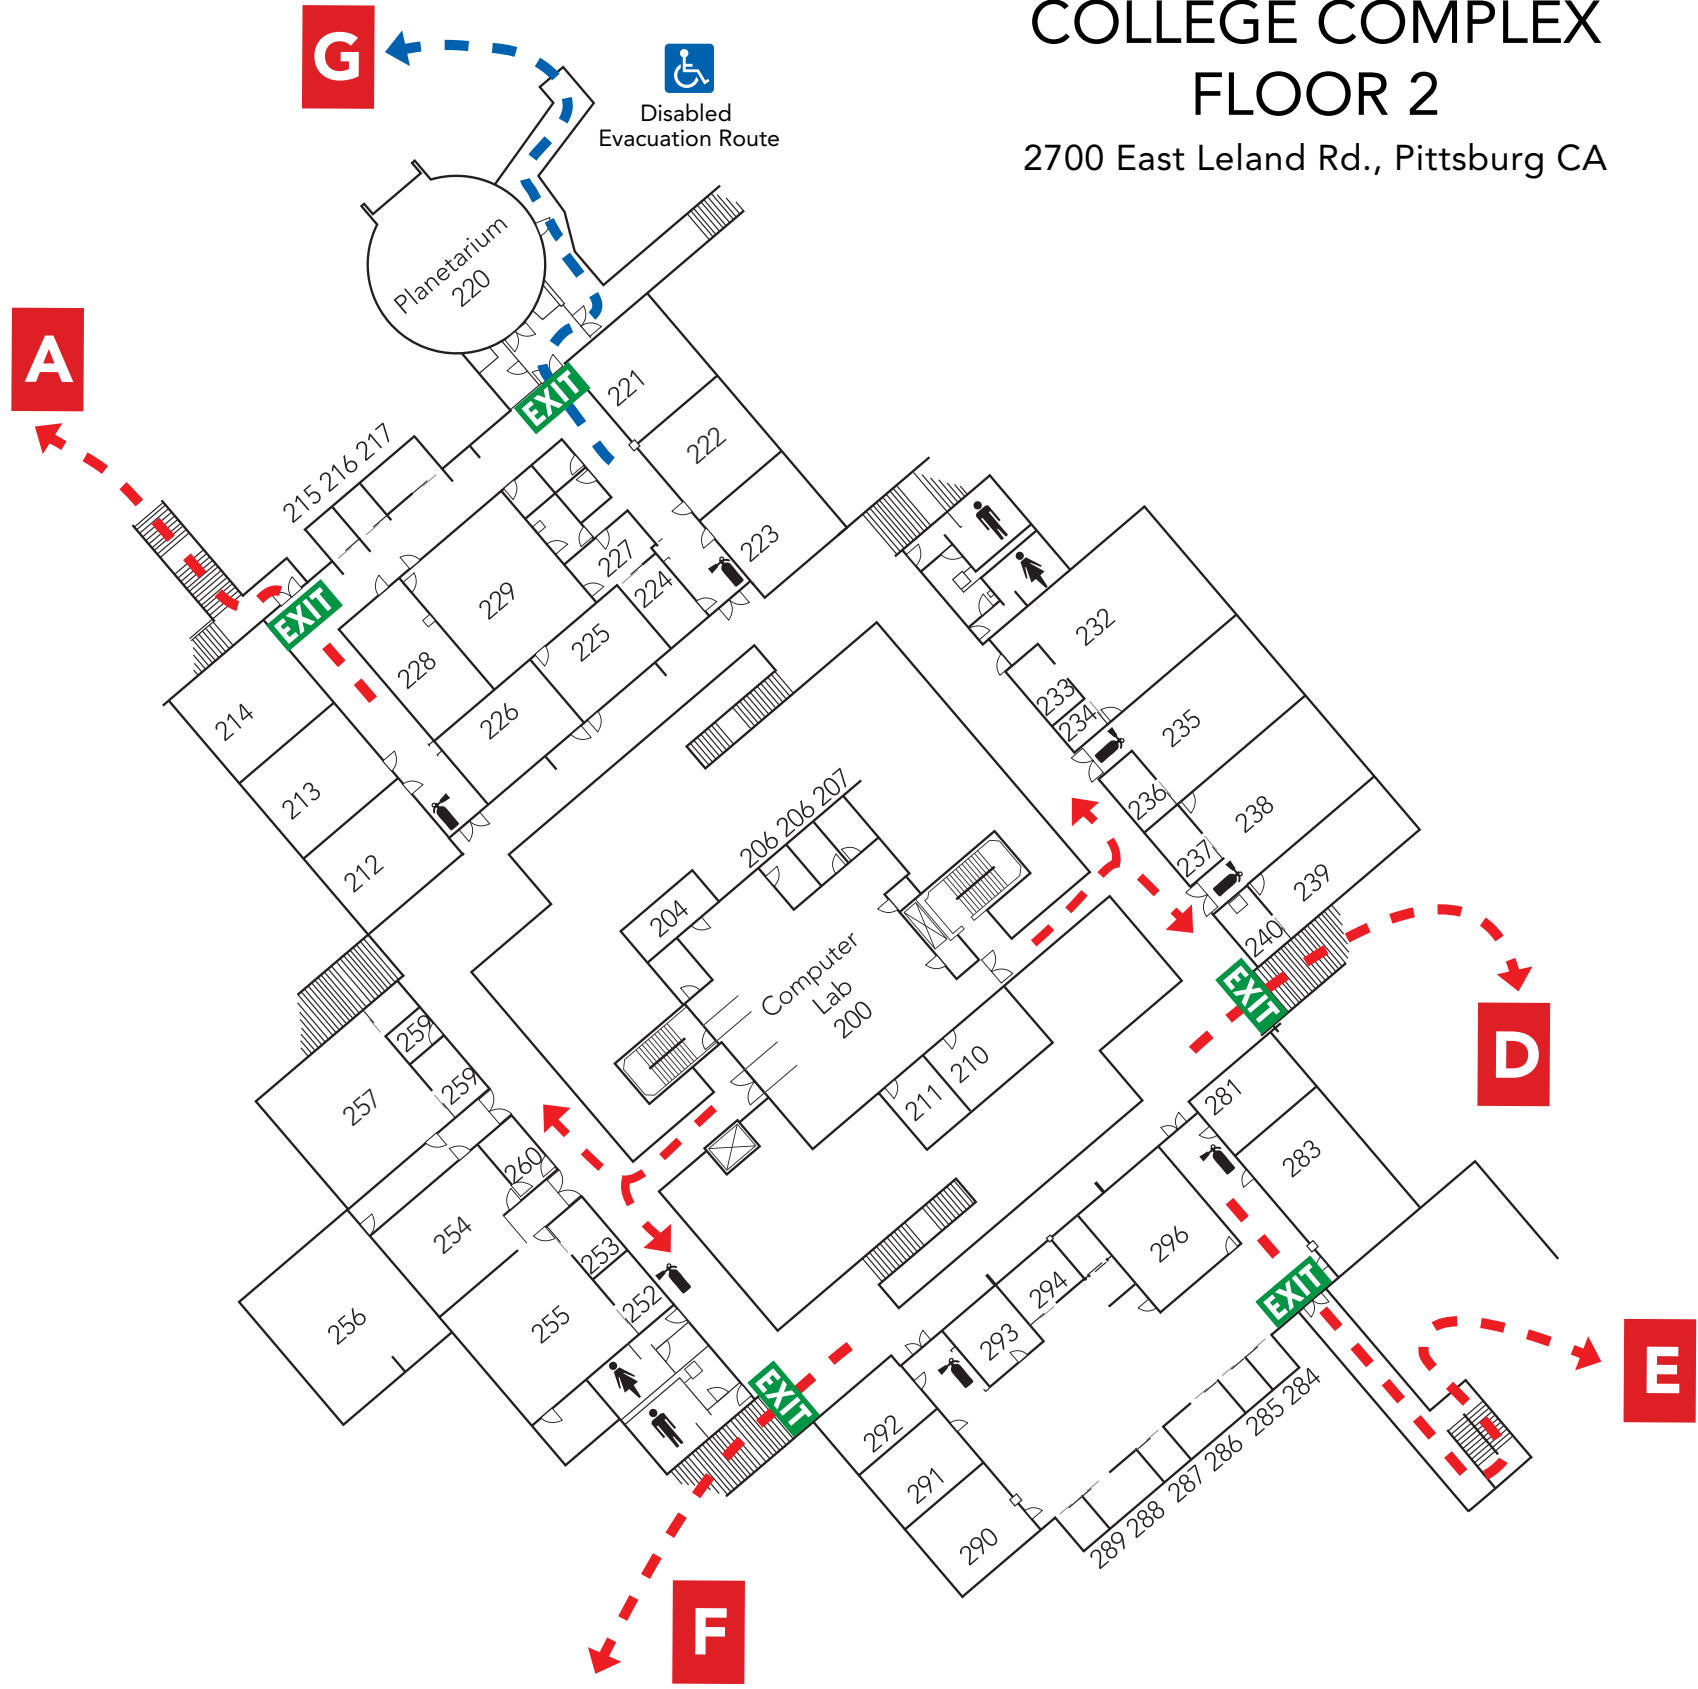

# COLLEGE COMPLEX FLOOR 2

2700 East Leland Rd., Pittsburg CA

## Evacuation Assembly Sites

- A** – Marquee on East Leland Road
- B** – Walkway at Lot A on East Leland Road
- C** – Walkway between baseball and softball fields at Los Medanos Drive
- D** – Sloped area west of Lot B
- E** – Sloped area west of College Way
- F** – Area west of Lot C
- G** – Northeast corner of lake
- H** – Lower end of amphitheater

**KEY**

	= Maintenance Closet		= Restroom
	= Elevator		= Rescue Area
	= Fire Extinguisher		